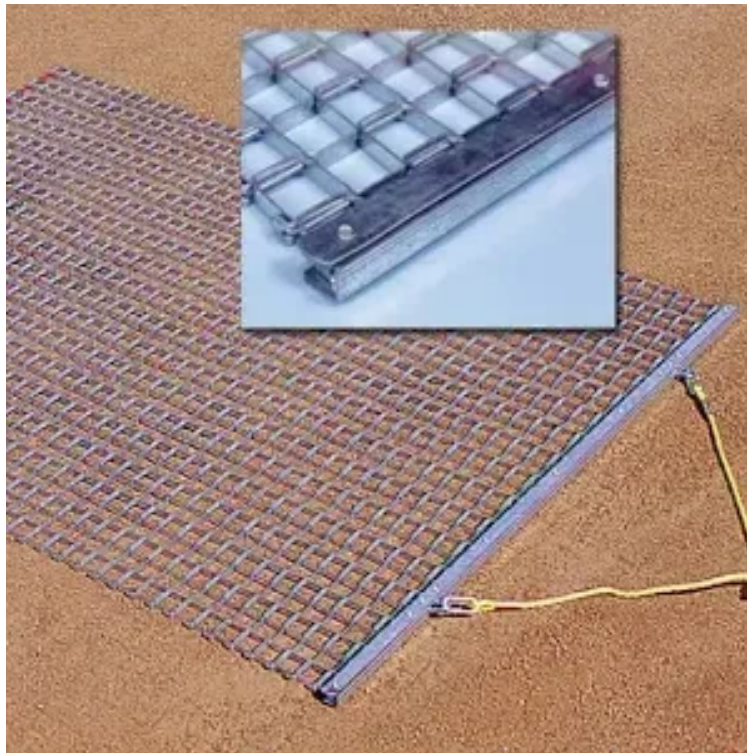

Ultimate Baseball Field Drag Mat for Professional Maintenance

Keep your baseball diamond in pristine condition with our Heavy-Duty [Baseball Field Drag Mat](#). Engineered for efficient field maintenance, this drag mat ensures a smooth, finely groomed surface, essential for player safety and performance. Made from durable materials, it's designed to withstand heavy use while providing uniform leveling across the infield and warning tracks. Whether for practice sessions or game days, this mat makes field preparation quick and effortless. Upgrade your field maintenance routine to enhance your team's playing environment and show your commitment to excellence.