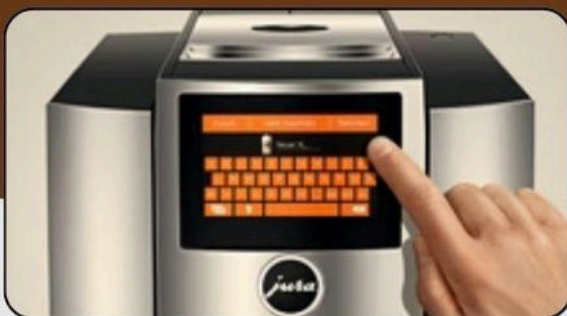

Jura S8 Automatic Coffee Machine | Cerini Coffee & Gifts

Experience the ultimate in coffee convenience with the [Jura S8 Automatic Coffee Machine](#). Enjoy 15 customizable drinks, enhanced with the AromaG3 grinder, Pulse Extraction Process, and fine foam technology for a truly exceptional brew. Explore this premium machine at [Cerini Coffee & Gifts](#).

Smooth & Creamy

Espresso Based

Automatic Coffee Machine

The Jura S8 delivers specialty drinks at the touch of a button, with an AromaG3 grinder, Pulse Extraction Process (P.E.P.®), and fine foam technology for perfect beverages every time.