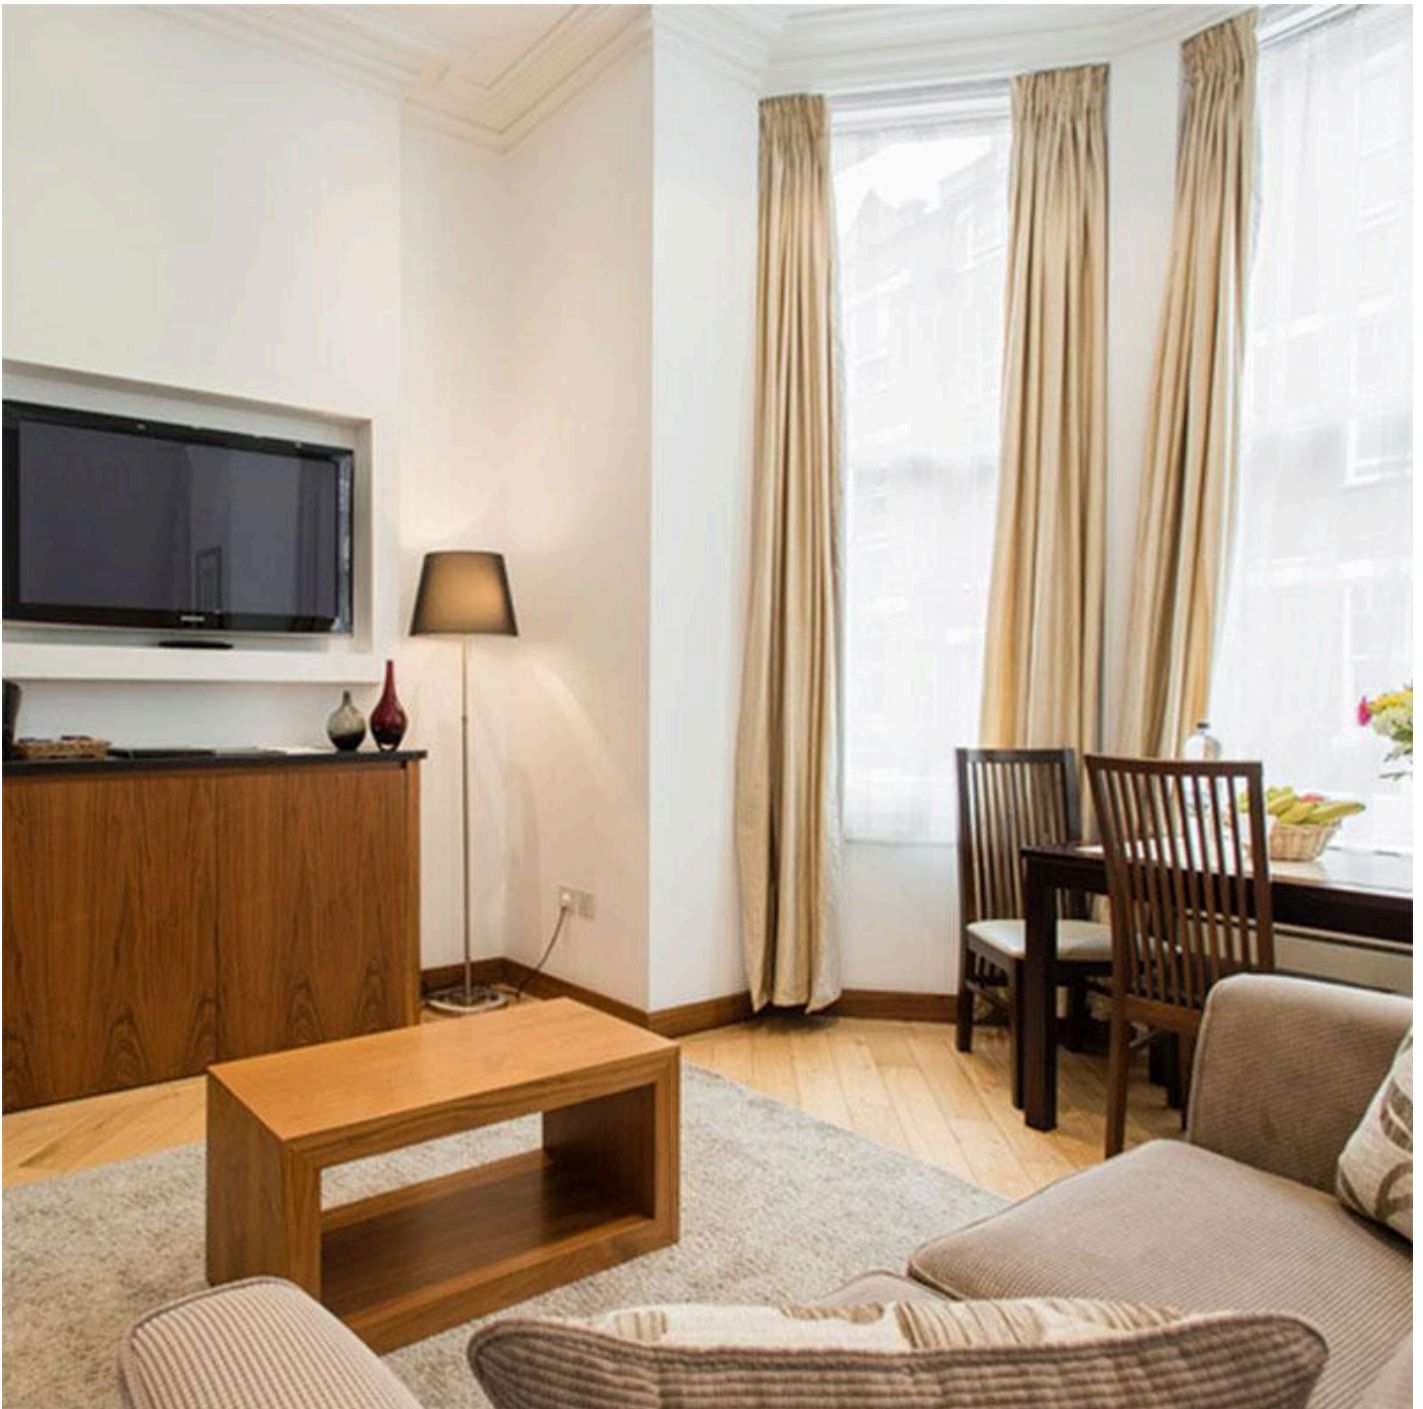

Affordable Comfort at Presidential Apartments Kensington

Discover affordable apartments just a short walk from Earls Court Tube Station. Presidential Apartments in Kensington offer a comfortable stay with all the essentials. Enjoy the convenience of nearby transport, along with friendly service and helpful staff ready to make your stay pleasant and stress-free. Perfect for both short and extended stays.