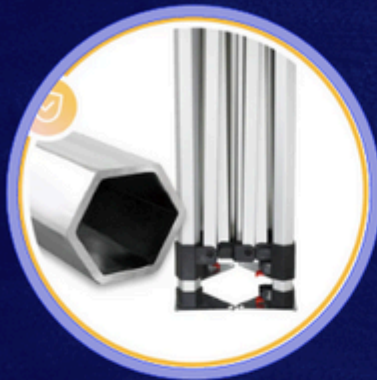

Uplift your hosting events experience with PosterGarden's Outdoor Tents

TENTS – THE COLLAPSIBLE OUTDOOR CANOPY

DURABLE ALUMINUM FRAMES

Collapsible tent frames with extendable aluminum legs, made from 40mm commercial-grade hexagonal tubing.

LIGHTENING FAST SET-UP

Easy pop-up and collapse tent with intuitive, straightforward set-up thanks to quick-release locking mechanisms.

HALF WALLS

Half wall kits have horizontal cross bars for attaching panels. Half wall graphics have pole-pockets to slip onto the cross bars.

TAKE IT ANYWHERE

The entire tent frame folds

The entire tent frame folds
down into a single wheeled
nylon carry case for easy
packing and transport.

JUST VELCRO IT ON

Easily apply or remove wall
panels based on weather.
Full wall graphics attach to
canopy with velcro, and
full/half wall graphics secure
to frame legs with velcro
loops.