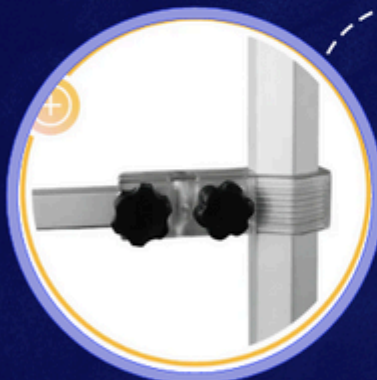

Uplift your hosting events experience with PosterGarden's Outdoor Tents

TENTS – THE COLLAPSIBLE OUTDOOR CANOPY

DURABLE ALUMINUM FRAMES

Collapsible tent frames with extendable aluminum legs, made from 40mm commercial-grade hexagonal tubing.

LIGHTENING FAST SET-UP

Easy pop-up and collapse tent with intuitive, straightforward set-up thanks to quick-release locking mechanisms.

HALF WALLS

Half wall kits have horizontal cross bars for attaching panels. Half wall graphics have pole-pockets to slip onto the cross bars.

TAKE IT ANYWHERE

The entire tent frame folds

The entire tent frame folds
down into a single wheeled
nylon carry case for easy
packing and transport.

JUST VELCRO IT ON

Easily apply or remove wall
panels based on weather.
Full wall graphics attach to
canopy with velcro, and
full/half wall graphics secure
to frame legs with velcro
loops.