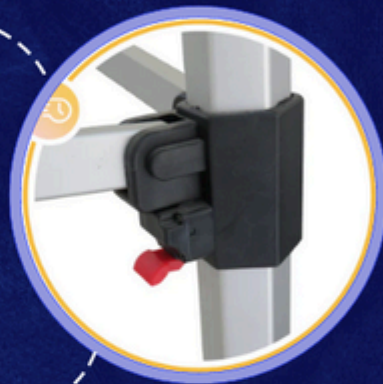

Uplift your hosting events experience with PosterGarden's Outdoor Tents

TENTS – THE COLLAPSIBLE OUTDOOR CANOPY

DURABLE ALUMINUM FRAMES

Collapsible tent frames with extendable aluminum legs, made from 40mm commercial-grade hexagonal tubing.

LIGHTENING FAST SET-UP

Easy pop-up and collapse tent with intuitive, straightforward set-up thanks to quick-release locking mechanisms.

HALF WALLS

Half wall kits have horizontal cross bars for attaching panels. Half wall graphics have pole-pockets to slip onto the cross bars.

TAKE IT ANYWHERE

The entire tent frame folds

The entire tent frame folds
down into a single wheeled
nylon carry case for easy
packing and transport.

JUST VELCRO IT ON

Easily apply or remove wall
panels based on weather.
Full wall graphics attach to
canopy with velcro, and
full/half wall graphics secure
to frame legs with velcro
loops.