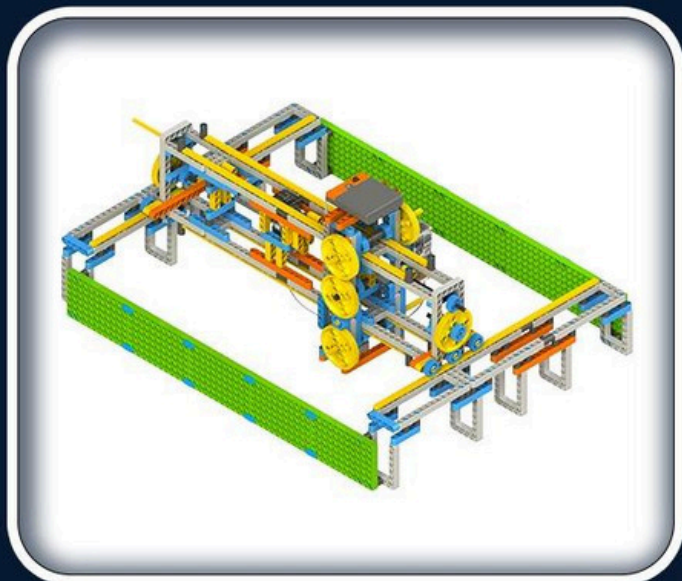

## Blix RC Megastructures | STEM Toys For Kids

Dive into the world of big builds and exciting adventures with our RC Megastructures Set! This awesome kit includes over 750 pieces, letting you build eight different cool models. Each one, from mighty cranes to fascinating folding bridges, comes to life with the push of a button using the included 2.4 GHz remote control.

### **TOWER CRANE**

**A 360-DEGREE  
ROTATING CRANE  
MODEL WITH LIFTING  
CAPABILITIES.**

### **AEROBRIDGE**

**A MODEL WITH A  
TELESCOPIC ARM THAT  
EXTENDS, RETRACTS,  
AND SWINGS 360  
DEGREES.**

# TELESCOPE MOUNT

A MODEL REPLICATING REAL  
TELESCOPE MOUNTS WITH  
360-DEGREE ROTATION AND  
VERTICAL POSITIONING,  
ENSURING SMOOTH,