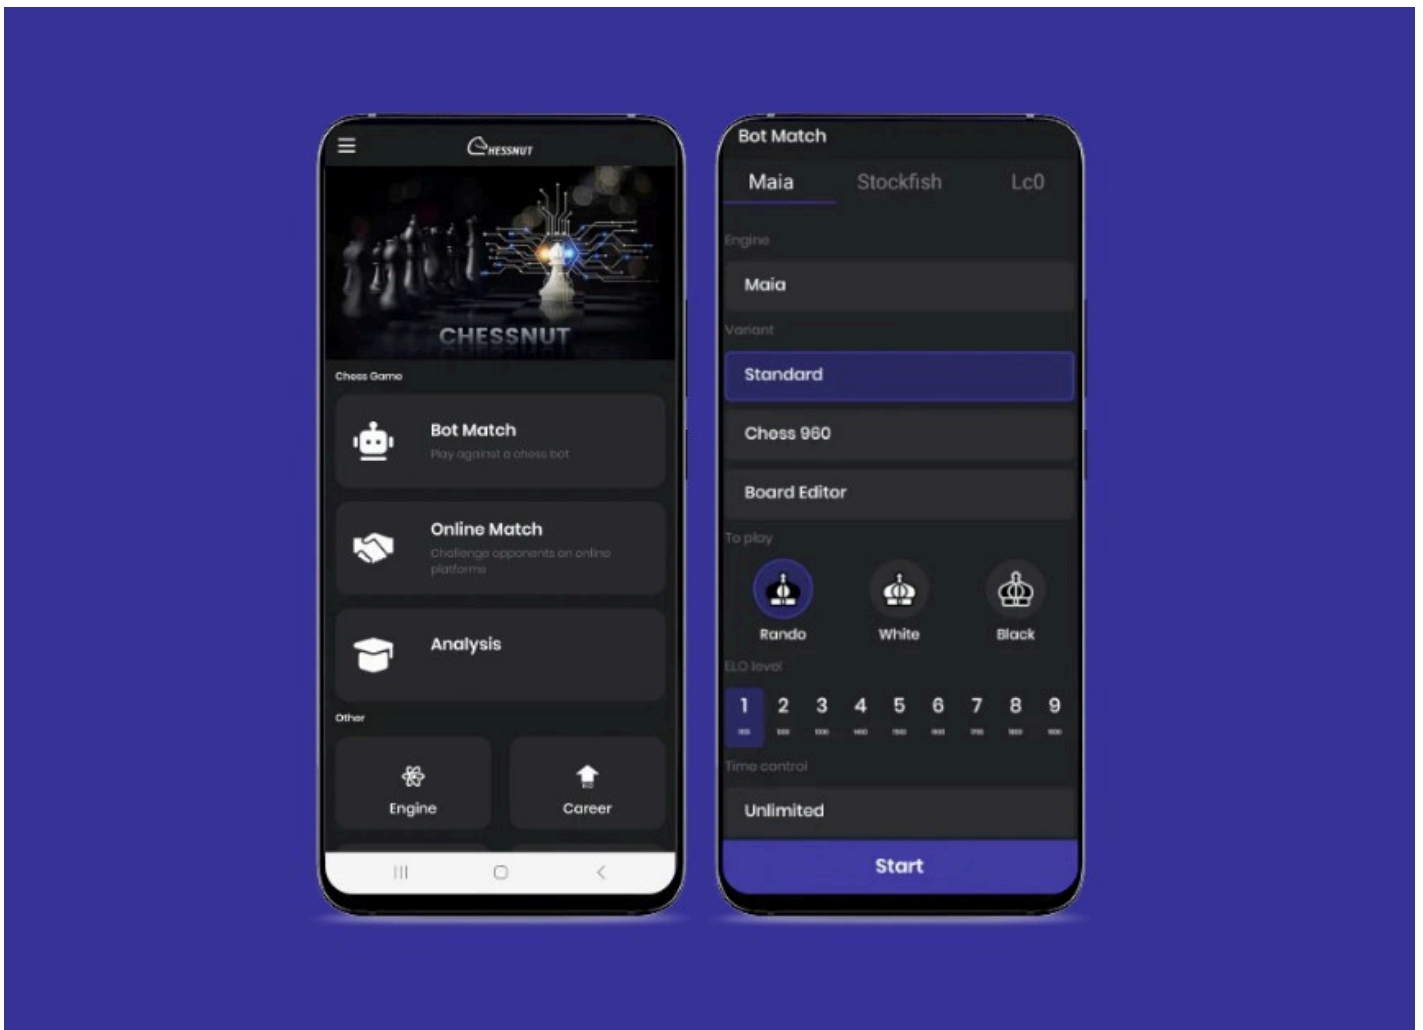

# Buy Chessnut Air Carry Bag and Chess Piece Sensor Chips Set with Chessnut Air App Online

In the world of chess, innovation is key to keeping the game fresh and engaging. Today, we delve into three groundbreaking products that are changing how we play and enjoy chess: the Chess Piece Sensor Chips Set, the Chessnut Air App, and the Chessnut Air Carry Bag. These tools not only enhance the traditional chess experience but also bring a modern twist to the game.

## Chess Piece Sensor Chips Set

The [Chess Piece Sensor Chips Set](#) is a game-changer for both casual and serious chess players. This set includes tiny sensors embedded in each chess piece, allowing for precise tracking of every move. These sensor chips ensure that every piece is accurately positioned and recorded, making it easier to analyse games and improve strategies. Whether you're playing against a friend or practising on your own, this set provides a seamless experience that traditional chess sets can't match.

## Chessnut Air App

Complementing the Chess Piece Sensor Chips Set is the [Chessnut Air App](#). This innovative app connects to the sensor chips, providing real-time feedback and analysis of your games. The app is user-friendly and packed with features that cater to both beginners and advanced players. It offers tutorials, strategy tips, and even the ability to play against AI opponents. The Chessnut Air App ensures that you can take your chess skills to the next level, no matter where you are.