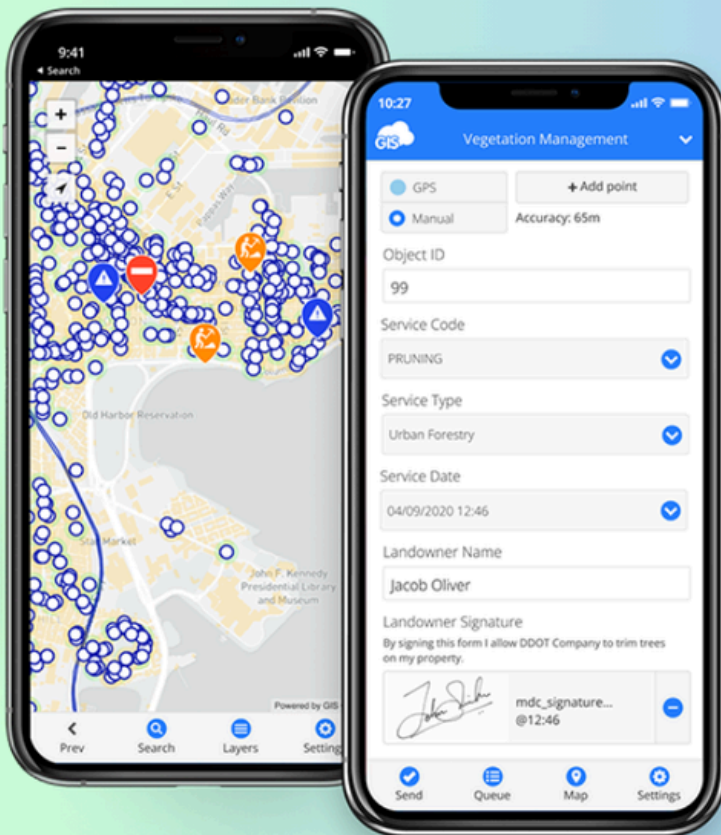

Empower and Redefining Geospatial Data with Mobile App Precision

Navigate, Capture, Empower and Redefining Geospatial Data with Mobile App Precision

Our GIS mobile application development services redefine geospatial data recording, offering intuitive solutions tailored to your needs.

Integrating advanced mapping functionalities with mobile platforms, our apps empower users to collect, visualize, and analyze geospatial data in real-time, enhancing field productivity and decision-making.

From asset management to environmental monitoring, our custom solutions cater to diverse industries, delivering unparalleled accuracy and efficiency.

Our success lies in enabling organizations to harness the full potential of geospatial data on the go, revolutionizing their operations and driving growth.

URL: <https://www.polosoftech.com/gis-services/gis-mobile-application>