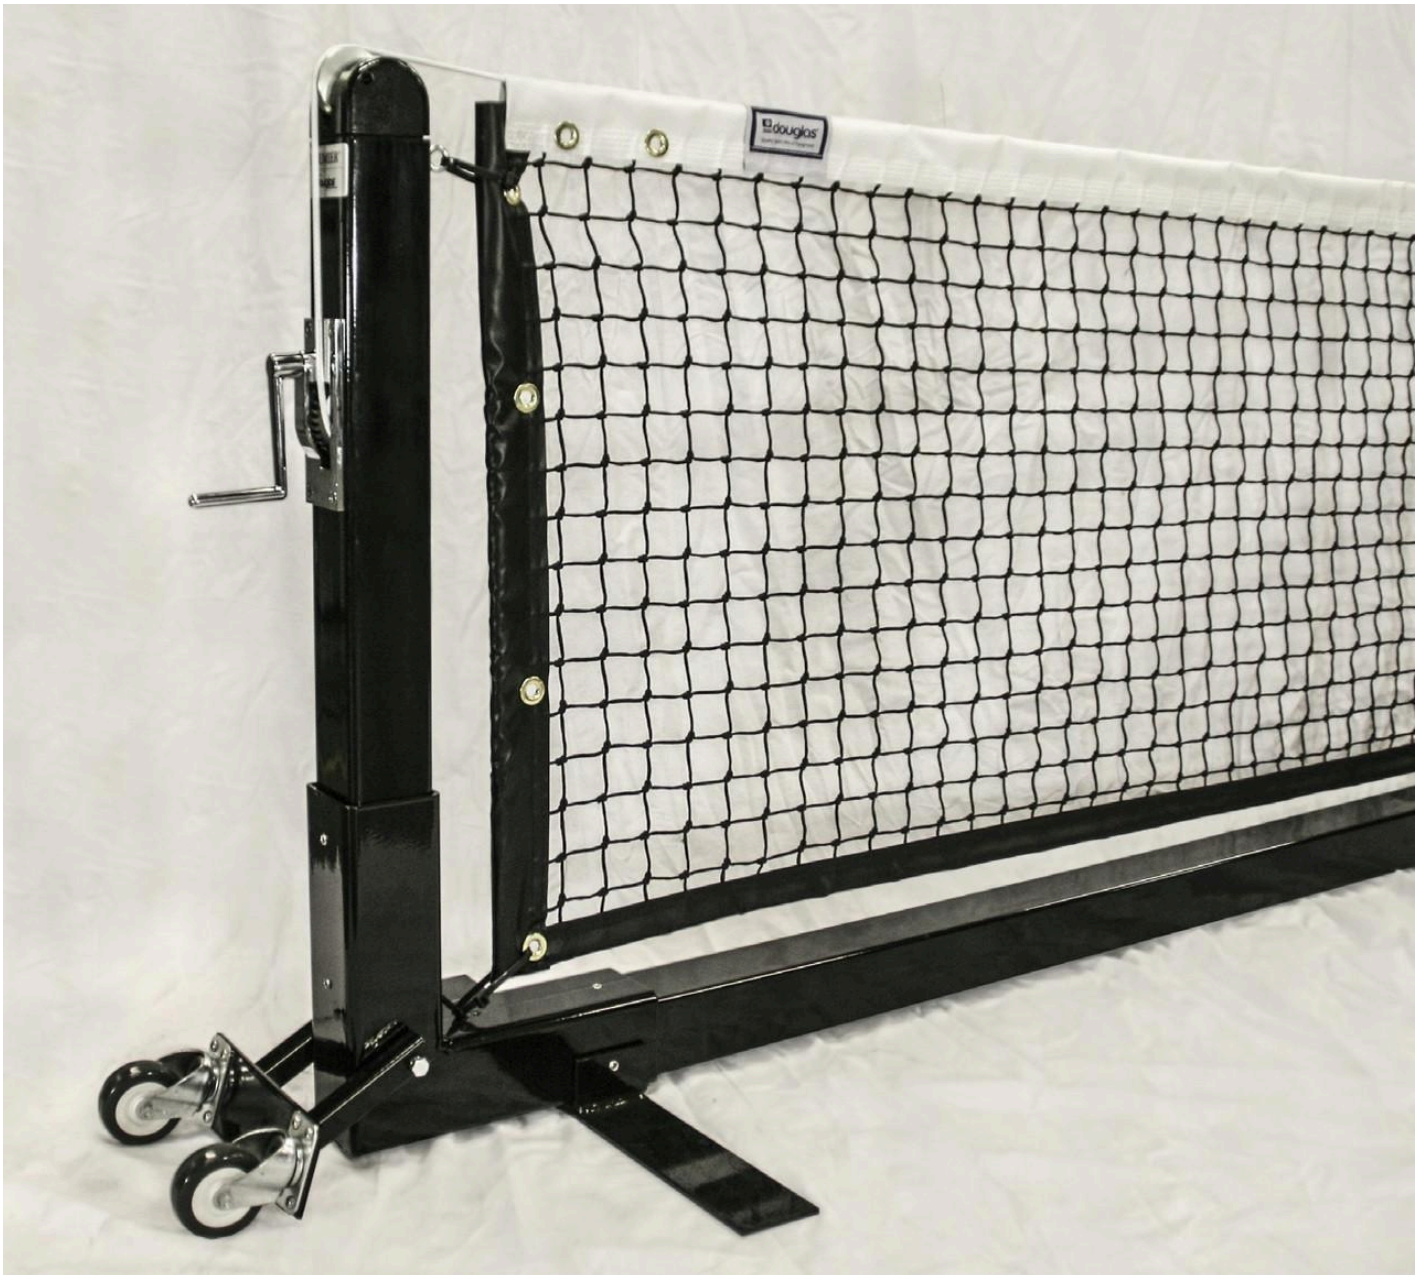

Portable Pickleball Net- On-the-Go Court Setup

Discover the convenience of a [portable pickleball net](#), your ticket to pickleball fun anytime, anywhere. Lightweight, easy to assemble, and built for durability, these nets are perfect for players who love pickleball on the move. Whether you're setting up a game in your backyard, at a local park, or at a friend's house, this portable net is a game-changer.