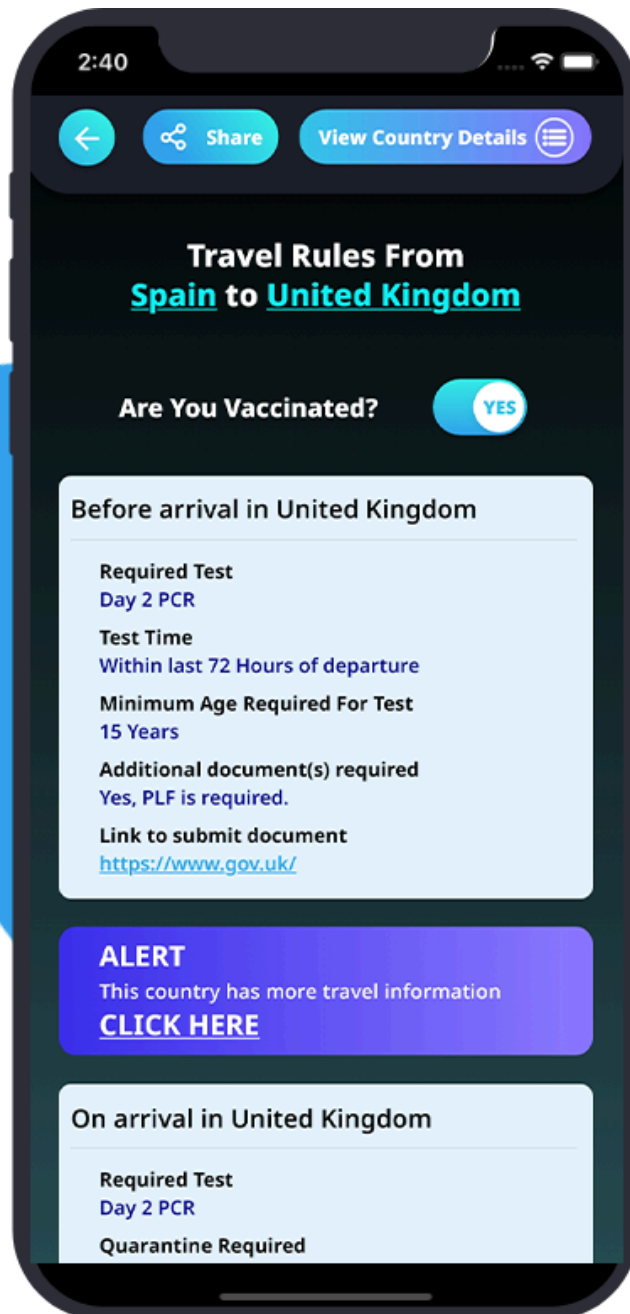

Your Own Personal Travel Assistant To Give You the Edge

Travel rules are constantly changing from country to country to keep people safe from COVID-19. Our team has been at the forefront of the pandemic since February 2020 and has pioneered innovative technologies to help reduce the spread of the virus. The travel industry has suffered immensely and with the lack of information and continuous [new travel restrictions Canada](#), View the travel information for any destination with minimum effort.