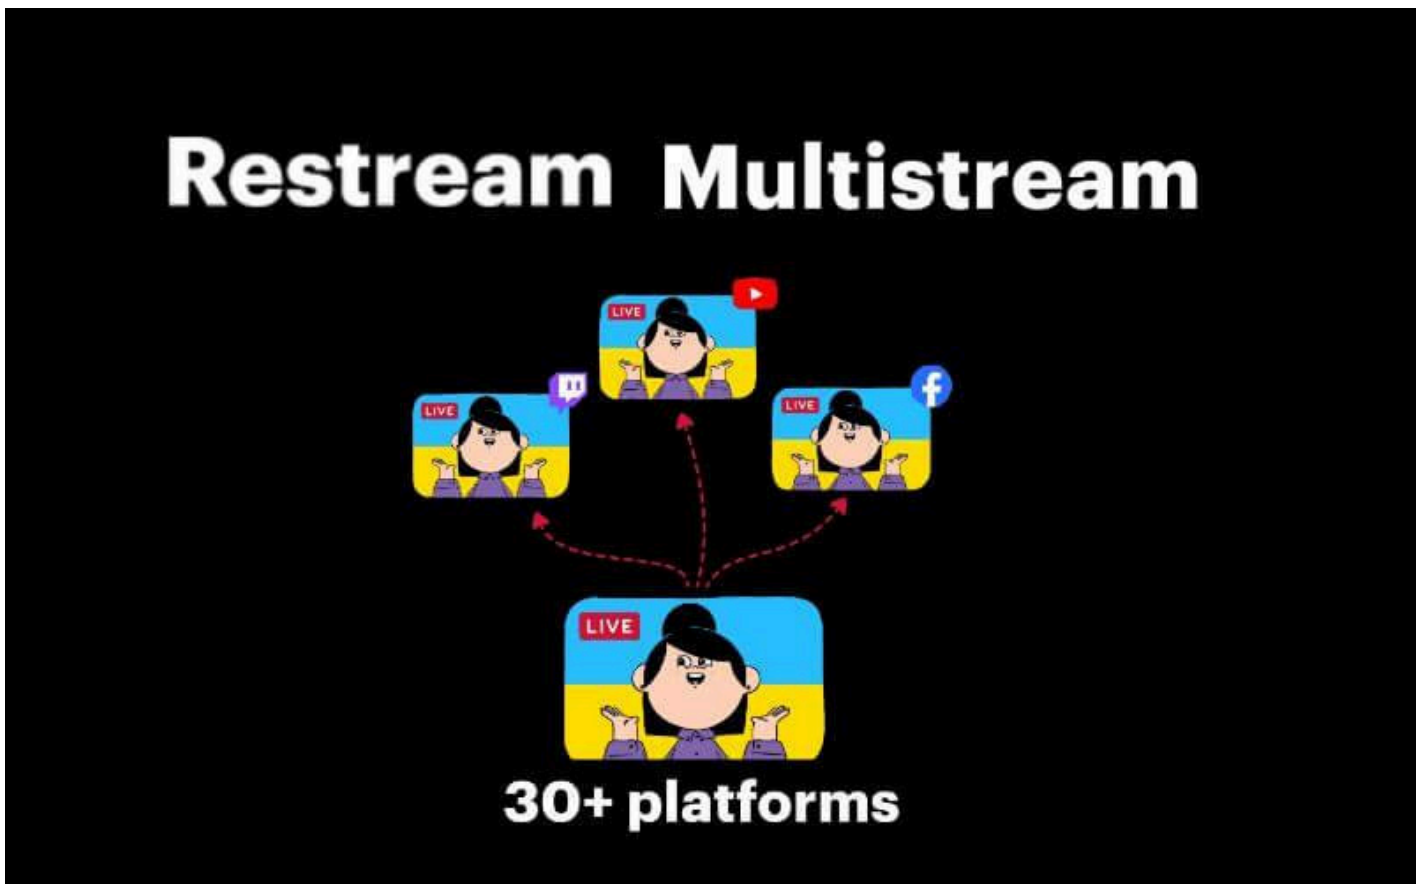

Restream: How to Stream to Multiple Platforms?

When you start streaming, you probably wonder which platform you should start on, in order to maximize your chances of being seen. It is with the aim of allowing streamers to broadcast on several platforms simultaneously that Restream was created.

To stream to multiple platforms simultaneously, you can use Restream. You will need to have an account on the targeted platforms, in order to allow Restream to provide you with a bundled streaming key. You can then enter the latter in your streaming software, and start your simultaneous broadcast.

The use of Restream is rather simple although it is equipped with many features, and one of them offers you the possibility of scheduling replays, on several platforms.

However, it is not advisable to use Restream in all situations, and we explain why in the rest of the article.

What is Restream

Restream is a “multistreaming” service, that allows you to stream across multiple platforms simultaneously. With Restream, you can, for example, broadcast your game of League of Legends on Twitch and Youtube Gaming at the same time