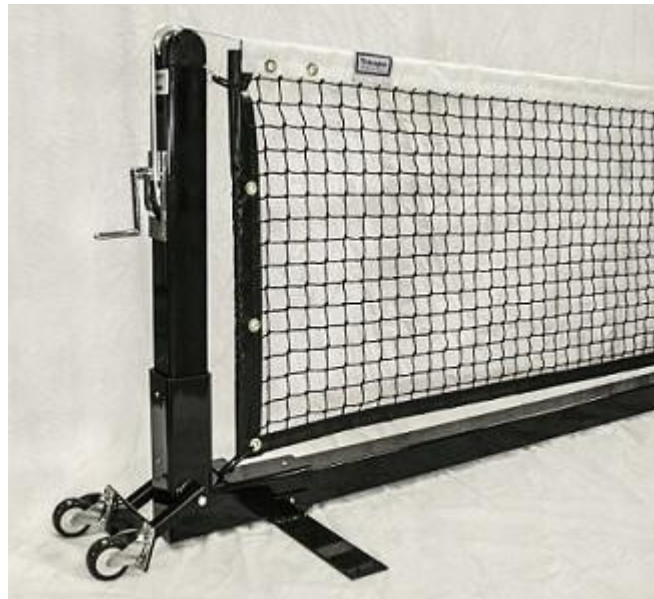

Portable Pickleball Net

The Heavy Duty Outdoor [Portable Pickleball Net](#) System by Douglas is a great solution for when permanent installation isn't an option or isn't desired. The 3.0 portable pickleball net system can be used either indoors or outdoors. The heavy-duty non-scuff swivel casters allow for smooth and easy mobility. The transporter brackets flip up and out of the way while the unit is in play.