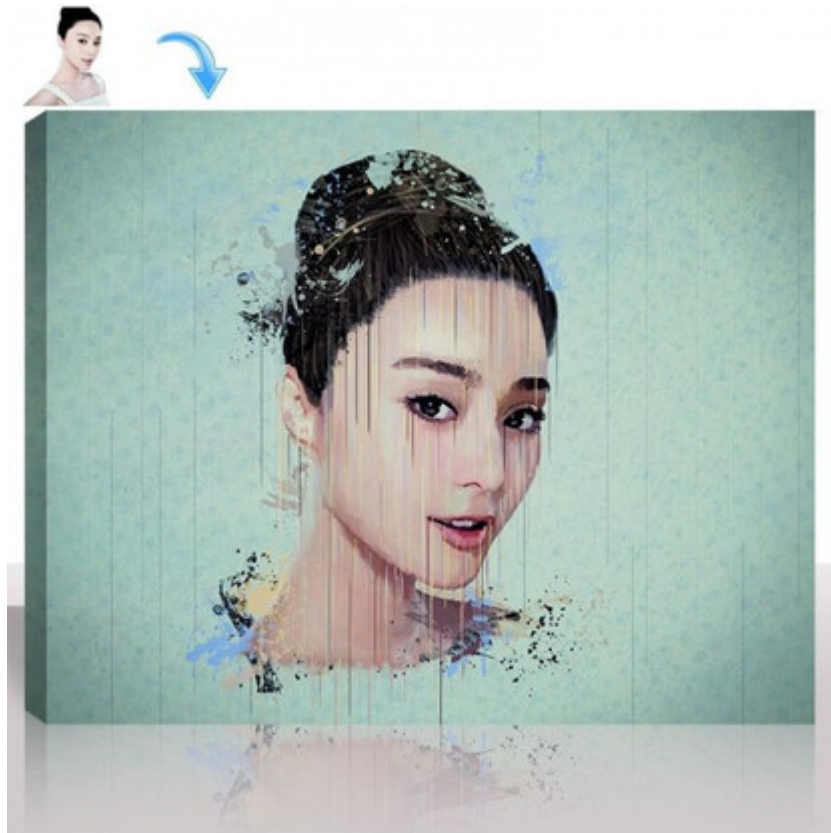

Turn a photo into a painting: Ethereal Transformation

Experience the enchantment of Snappy Canvas as we perform our remarkable Ethereal Transformation service, **Turn a photo into a painting** that defies the constraints of reality. With Snappy Canvas, your treasured memories are not just preserved; they are elevated to ethereal realms of artistic expression, leaving you spellbound by the beauty of the transformed imagery.

Whether you envision a soft watercolor rendition, a bold oil painting, or a dreamy pastel interpretation, Snappy Canvas offers a range of styles to suit your preferences. Each transformation is meticulously crafted, with careful attention to detail and a commitment to capturing the essence of your cherished memories.

Watch in amazement as your photographs undergo a mesmerizing metamorphosis, transcending their original form to become timeless works of art that evoke emotion and

inspire wonder. With Snappy Canvas, your memories become more than just images—they become heirlooms to be treasured for generations to come.