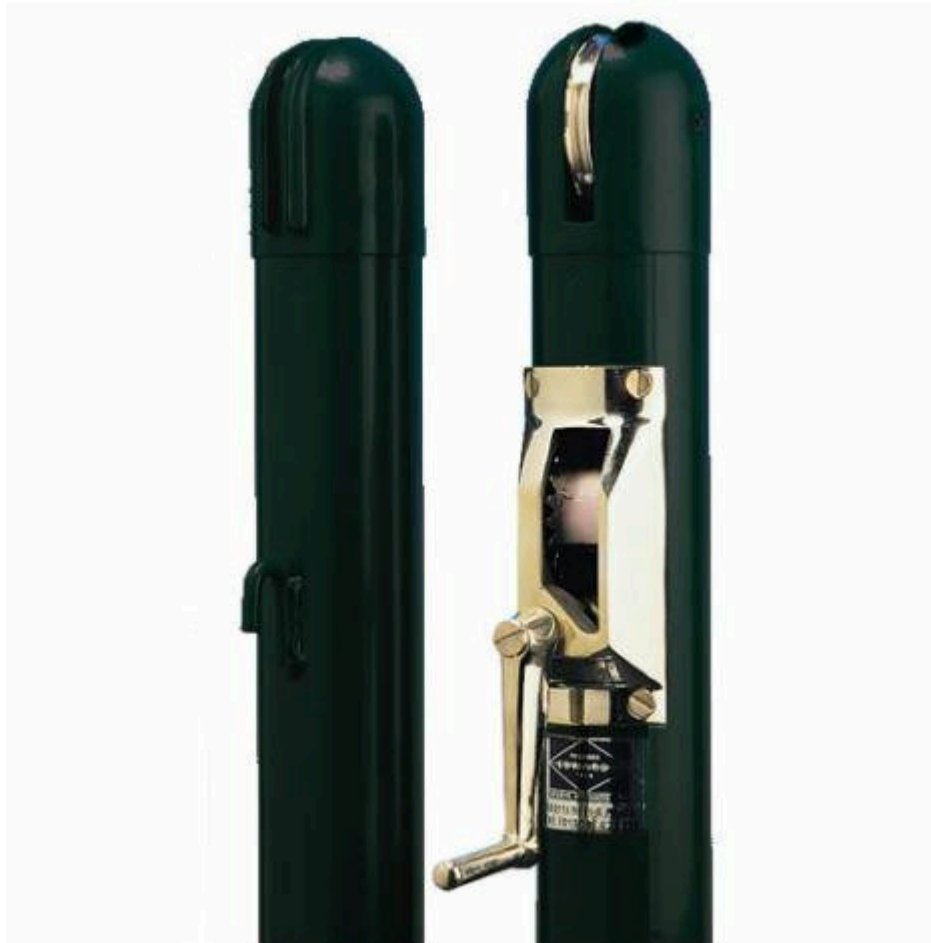

Purchase High-Quality Tennis Net Posts Online - Tennis Supplies and Equipment

Tennis Supplies and Equipment offer tennis net posts from the leading tennis equipment manufacturers, such as Edwards, Putterman, Douglas, HarTru, and Gamma. All [tennis net posts](#) are backed by manufacturers' one-year warranties. Only two "styles" of net posts are available: external wind net posts and interior wind net posts. There are many different types of net posts available. The crank mechanism is referred to as "external" or "internal." The crank mechanism on external wind net posts is attached to the outside of the net post, and the entire mechanism is "external." The crank mechanism on "internal" wind net posts is located within the net post.