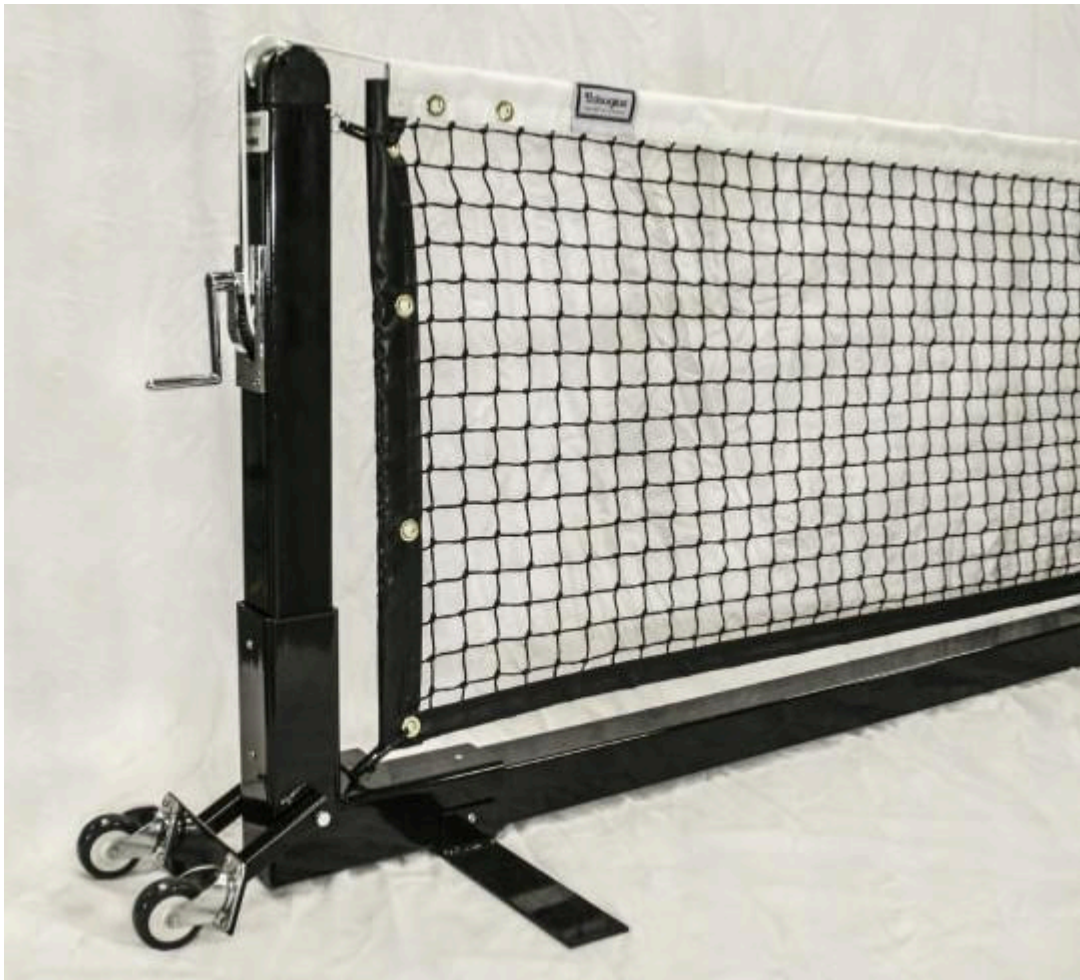

Game On Anywhere - Portable Pickleball Net System For Ultimate Play

Elevate your pickleball experience with our [portable pickleball net](#) system - a game-changer for on-the-go play! This 22-foot portable net is designed for quick setup and durability, making it perfect for parks, driveways, or any flat surface. Crafted with precision, it ensures a regulation-height net for an authentic pickleball experience. The compact design and easy assembly make it a must-have for players of all levels. Take the game wherever you go, set up in minutes, and enjoy endless pickleball fun with our portable net system.