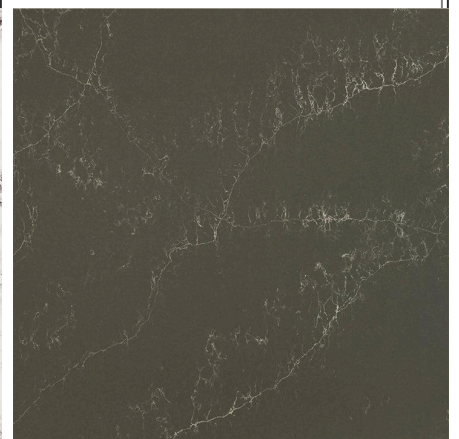

**UNIQUE CALACATTA
GOLD QUARTZ**

[Get a Quote](#)

**ICE VIOLA
QUARTZ**

[Get a Quote](#)

**UNIQUE PIETRA
QUARTZ**

[Get a Quote](#)

Thickness Range of Slabs

At Work-tops, you will find surfaces that are 12mm, 20mm, 30mm as well as 40mm. So, whether it is a country kitchen you're planning for or a modern one, you have the right thickness for all.