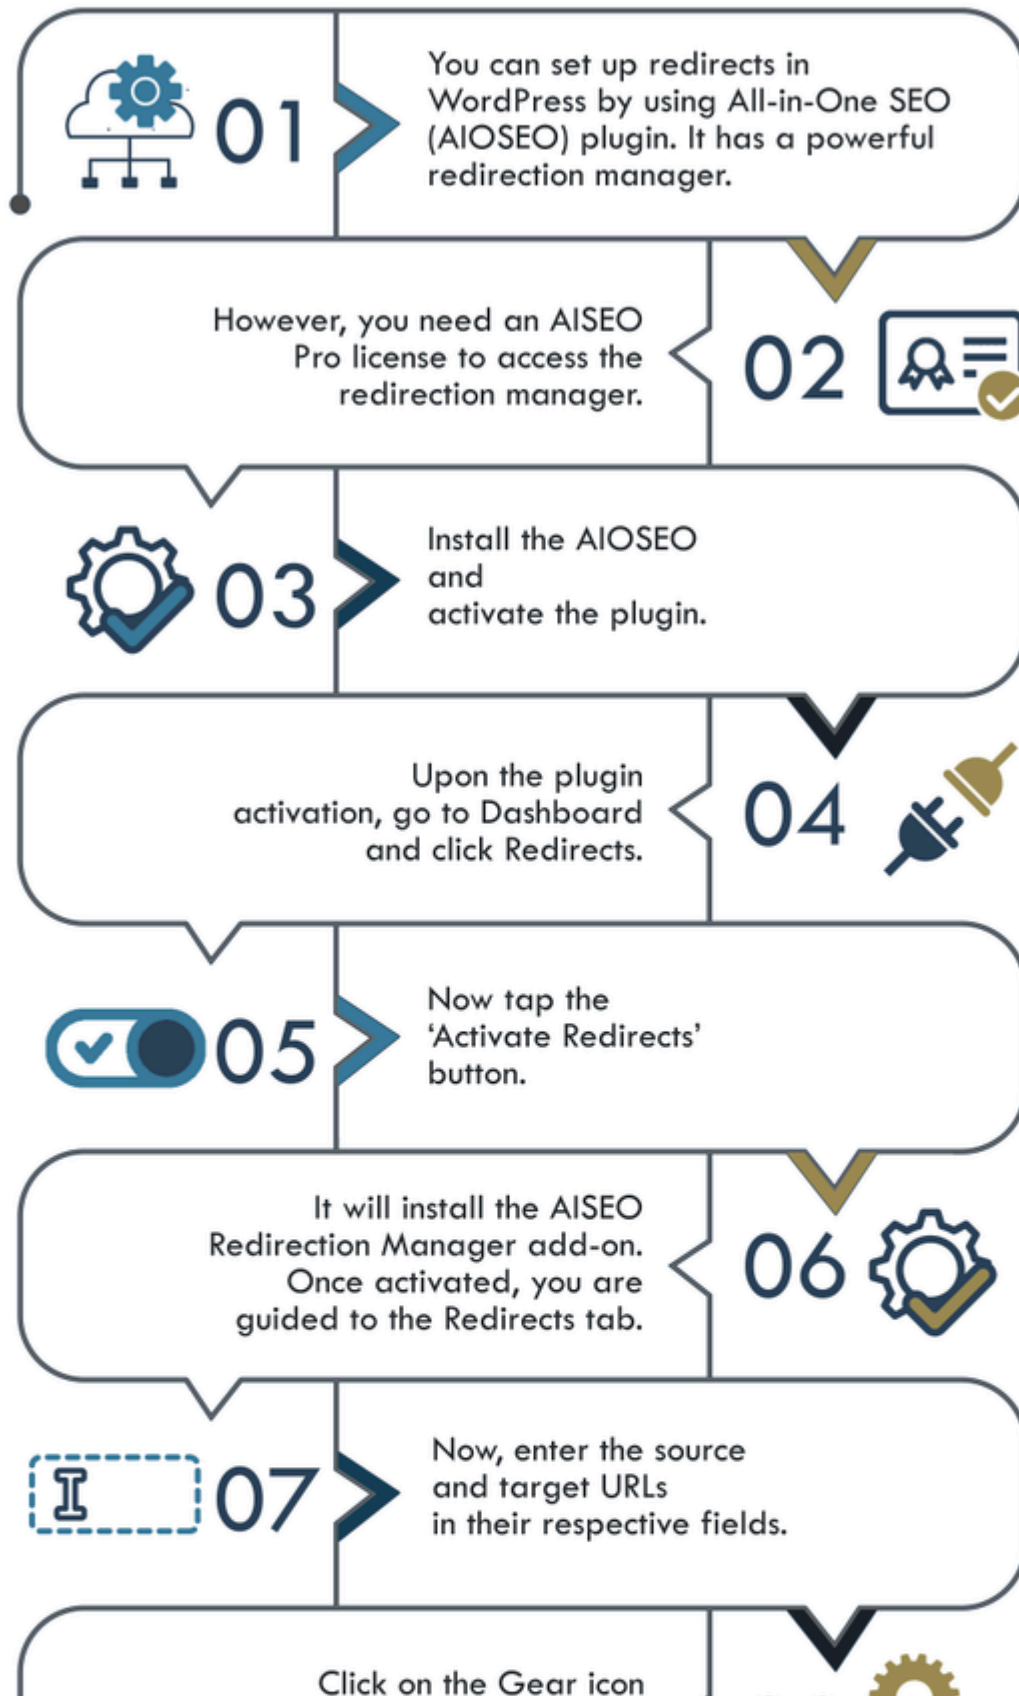

Quick and Easy Guide to Google AMP 2022

Setup Redirects for AMP Pages

and enable the
Regex checkbox.

08

09

Under the Redirect Type dropdown menu, select the 301 Moved Permanently option. This step will let your users permanently redirect to the non-AMP Pages.