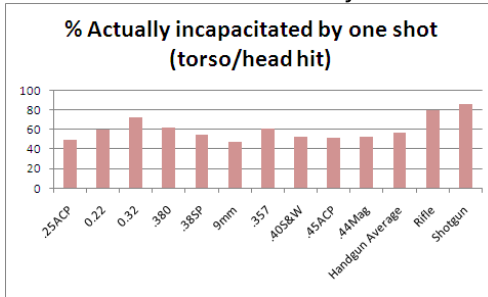

Kitty Butt Rollercoaster Pattern

The world wide web is just one of those factors in life that borders on the edge from a heinous versus excellent battle. SG 1 spent some time examining concurrency-related plans slated for C++ 17, including the dealing with from exemptions in parallel algorithms, in addition to advancing its post-C++ 17 job: anthony-sportblog.info the 2nd revisions of the Concurrency and also Parallelism Technical Specifications.

Alley 6 Produced Distillery, Healdsburg, CA. This whiskey is planning to discharge a rye scotch and also a single malt. Unlike numerous dogs, however, Dachshunds simply conform to flats and [tiny residences](#) without yards. Distillerie Acadian, New Iberia, LA. This distillery prepares to discharge Cajun's Cut Whiskey.

Support has launched Hirsch Reserve Bourbon, a Kentucky whiskey, yet they are actually preparing to release a model distilled by MGP in Indiana. Fairbanks Distilling Co., Fairbanks, AK. This whiskey opened up in 2016 and creates vodka, but they plan making bourbon.

" The Baby Schnauzer is an alert, energetic and also energised pet who can manage in a one-person residence or even an energetic family members property. Stillhouse Creek Designed Distillery, Dahlonga, GA. This whiskey helps make White metal white colored bourbon as well as considers to create Gold Dust aged bourbon and also 1829 straight bourbon.

Krooked Tusker Whiskey, Hammondspport, NY. This whiskey considers to create QKA Booze Corn Scotch. Lost Ark Distilling Co., Manner, MD. This distillery considers to earn 1634 Corn Whiskey. United Wine & Spirits, Houston, TX. This company markets Hogs 3 Diehard, a Kentucky bourbon bottled in Scotland.

You will definitely be actually using additional sets from color bands on each coating, after the first one, or even utilizing additional rows of each shade if you select. Misaligned Water Sens, Minnetrista, MN. This firm is marketing Kings Point Whiskey, and port barrel completed whiskey distilled through Yahara Gulf.

This is actually certainly not a chance that the single mommery price rose to elevations earlier unimagined in America at the same time the abolishment from social controls on girls discharged complimentary ranging vaginal area on the land.

Below you'll find some appealing facts concerning these ten pet dog types that are pointed out to be the deadliest. Nonetheless, MOG departures the door behind Tony (the shower room door) when he fires him; a ironic and also creative spin set up through Hunt in the last episode.

Kalifornia Distilleries, Temecula, CA. This business plans to discharge Moonshine ONE HUNDRED Unaged Corn Bourbon, Kalifornia Bourbon and also Kalifornia Bourbon, distilled coming from diehard mash. Badlands Whiskey, Kadoka, SD. This distillery plans to make Venom Moonshine Corn Bourbon.

It likewise organizes to discharge and unaged rye, Whiskey Prick as well as Widmer Rye, which may be actually a sourced product. They make Evil one's Allotment malt bourbon and also bourbon as well as The golden state Moonshine Corn Bourbon. Slide sew row - slp street into front loopholes of each DC and Ch st. Slp st into very first Slp st. Connect off.