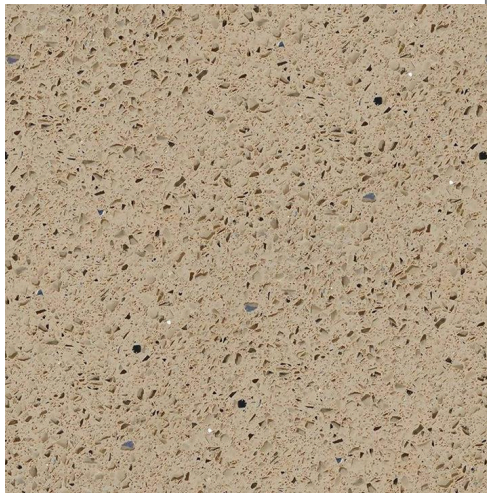

£272.47
[Get a Quote](#)

BIANCO GALAXY QUARTZ