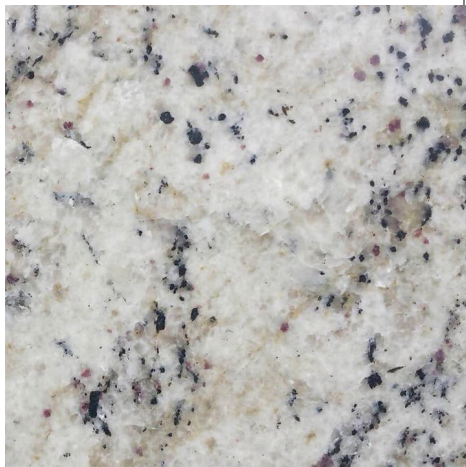

£374.80
[Get a Quote](#)

**WHITE GALAXY
QUARTZ**