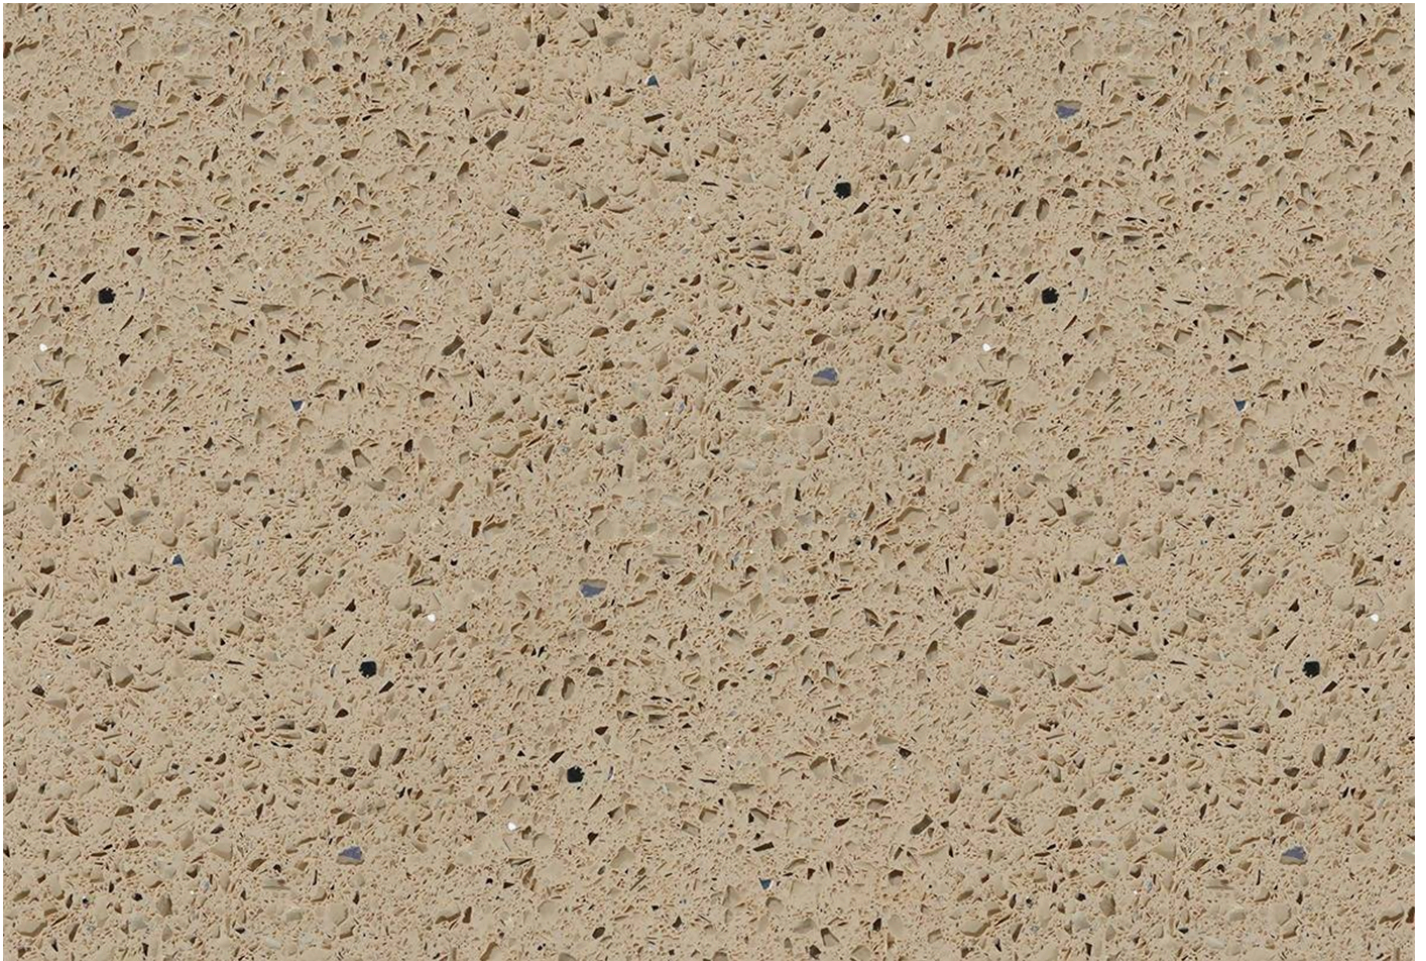

### **Granite Black Galaxy Stone**

Black Galaxy Granite, when viewed from a distance, appears as a solid-rich black slab. From close up, one can notice that the dark black background houses several thousands of gold and white dotted flecks. The distribution of consistent glimmery speckles over the dark surface gives it the look of an unending galaxy in a pitch black space of darkness.

## Quartz Cream Galaxy Stone

The gorgeous stone Cream Galaxy quartz is beige in colour with tiny, evenly dispersed black spots. It is an excellent indoor surface material that can be applied to many different types of decor. Because of its high durability, non-porousness, stain resistance, and resilience to water and moisture, it is a great solution for many corporate and official settings in addition to residential kitchens and bathrooms. So, if you're looking for a brilliant work surface, Cream Galaxy quartz is the ideal option.