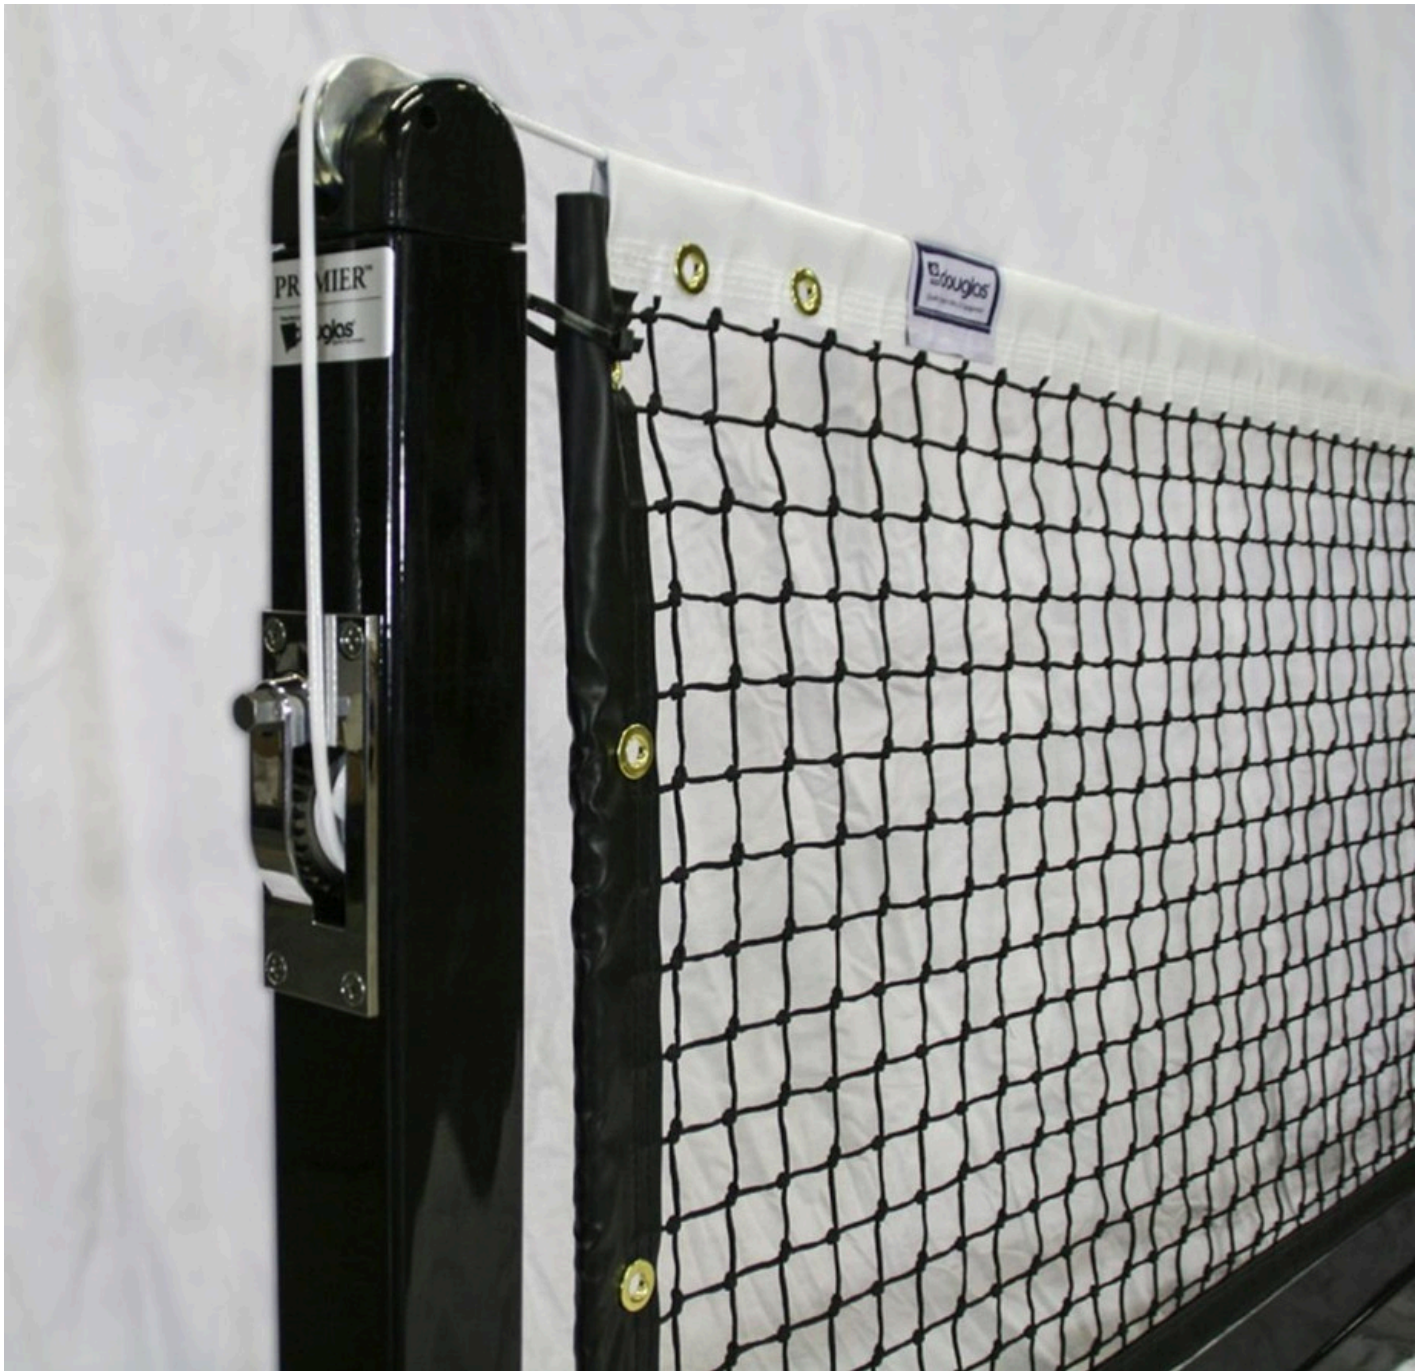

Purchase Portable Pickleball Net at an Affordable Price from Tennis Supplies and Equipment

The Heavy Duty Outdoor [Portable Pickleball Net](#) System by Douglas is a great solution for when permanent installation isn't an option or isn't desired. The 3.0 portable pickleball net system can be used either indoors or outdoors. The heavy-duty non-scuff swivel caster allows for smooth and easy mobility. The transporter brackets flip up and out of the way while the unit is in play.